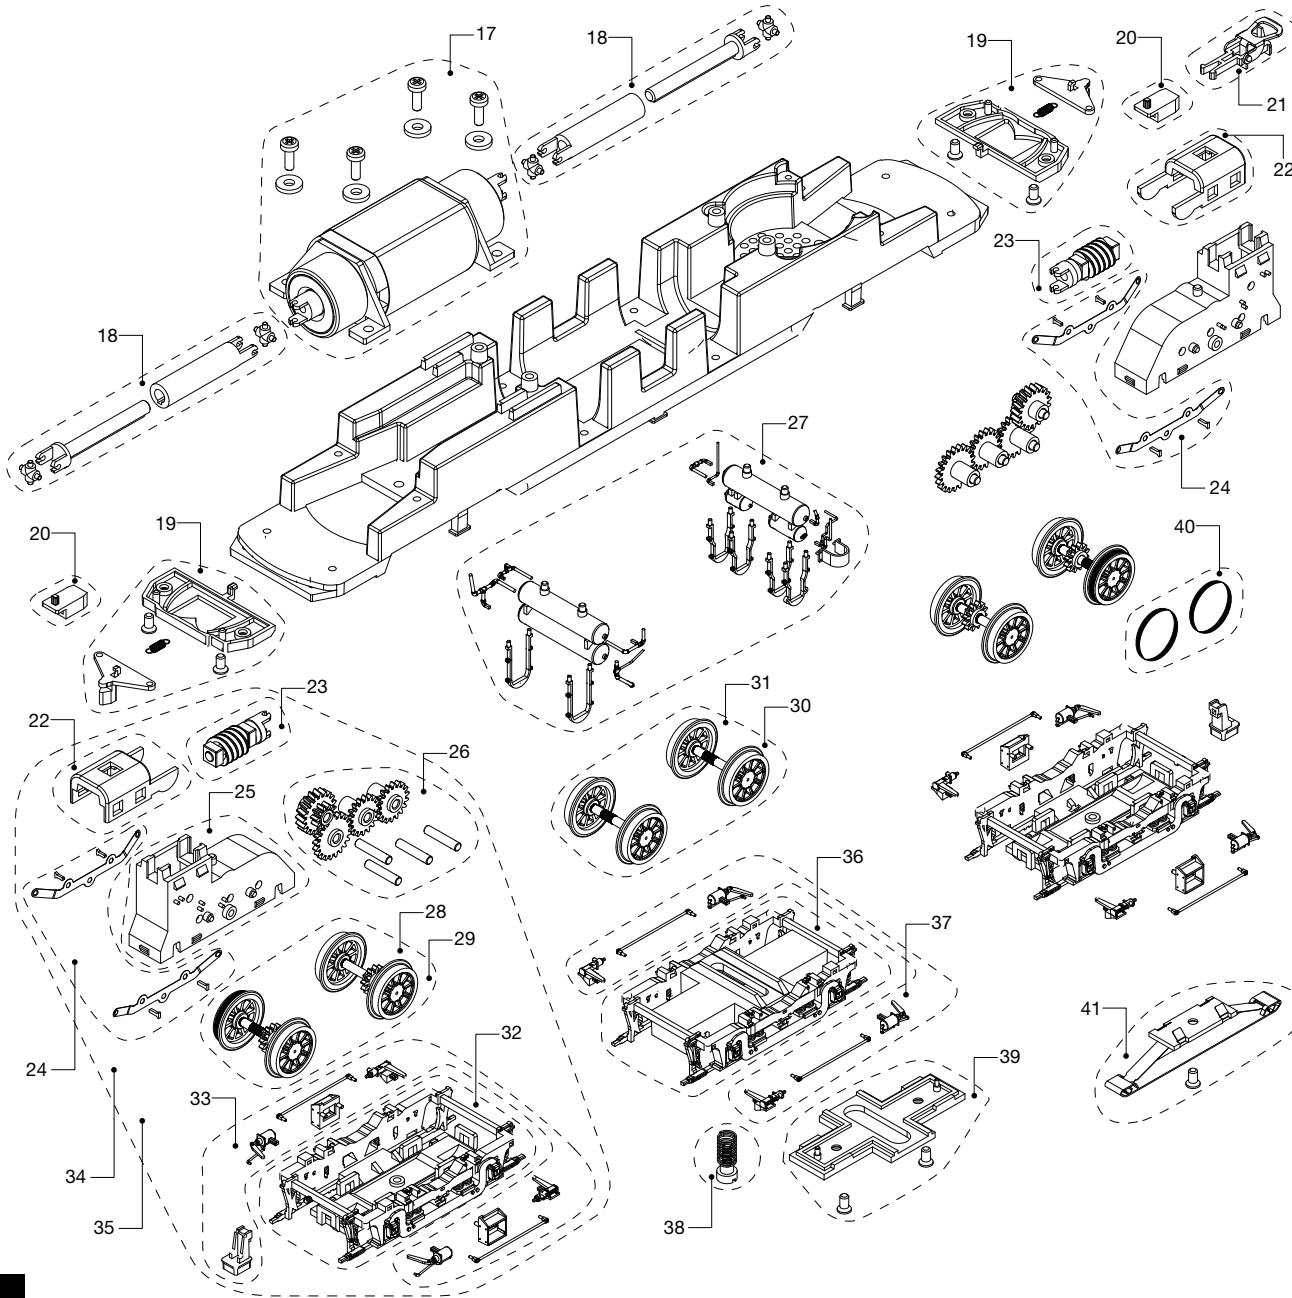

LISTA DE RECAMBIOS / LIST OF SPARES

Nº Artículo Item No	Descripción Description	Ref. repuesto Spare part ref.
1	Cubierta techo Roof cover	ER3030/01
2	Set de pantógrafos Pantograph set	ER3030/02
3	Accesorios techo Roof accessories	ER3030/03
4	Bocinas Horns	ER3030/04
5	Set limpiaparabrisas, retrovisores y pasamanos Wipers, mirrors and handrails set	ER3030/05
6	Set barandillas frontales Set of front handrails	ER3030/06
7	Set de focos frontales Set of front lamps	ER3030/07
8	Topes, faldones y piezas frontales Buffers, skirts and front pieces	ER3030/08
9	Set topes Buffer set	ER3030/09
10	Set barandillas laterales Side handrails set	ER3030/10
11	Circuito impreso principal Main printed circuit	ER3024/11
12	Circuito impreso con luces Printed circuit with lights	ER3024/12
13	Caja de resonancia Speaker box	ER3024/13
14	Cabina completa con conductor Complete cabin with driver	ER3024/14
15	Decoder MM/DCC MM/DCC decoder	ER301/278
16	Decoder MM/DCC con sonido MM/DCC decoder with sound	ER301S278
17	Set motor Motor set	ER3024/17
18	Set cardan Cardan set	ER3024/18
19	Set enganche Coupler set	ER3030/19
20	Cajetín NEM NEM coupling box	ER3030/20
21	Enganche NEM NEM coupler	ER058